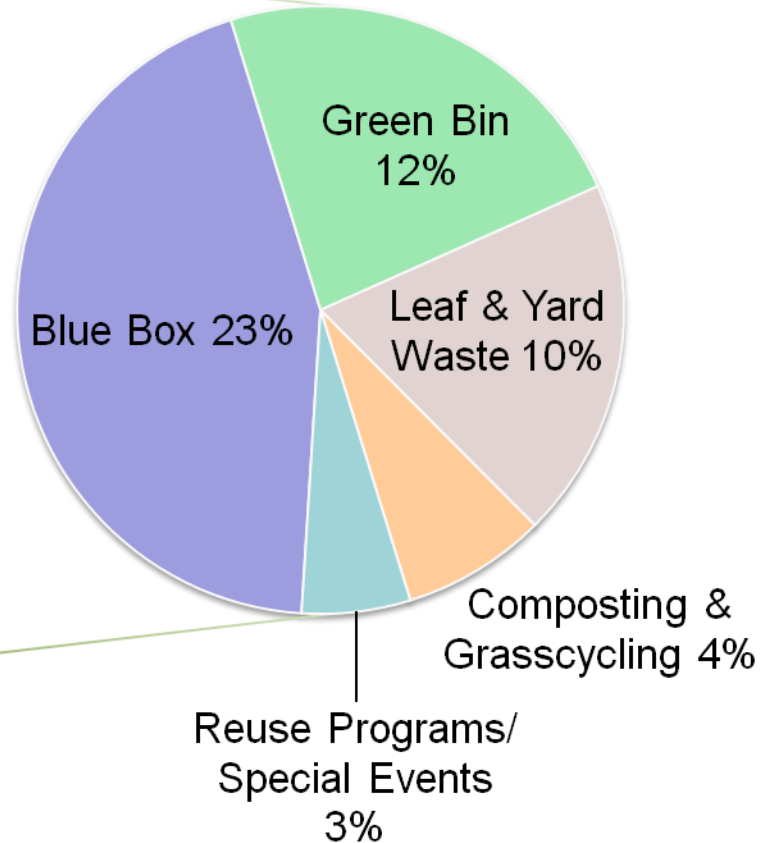

Region of Durham: 2010 WDO GAP Diversion Rate