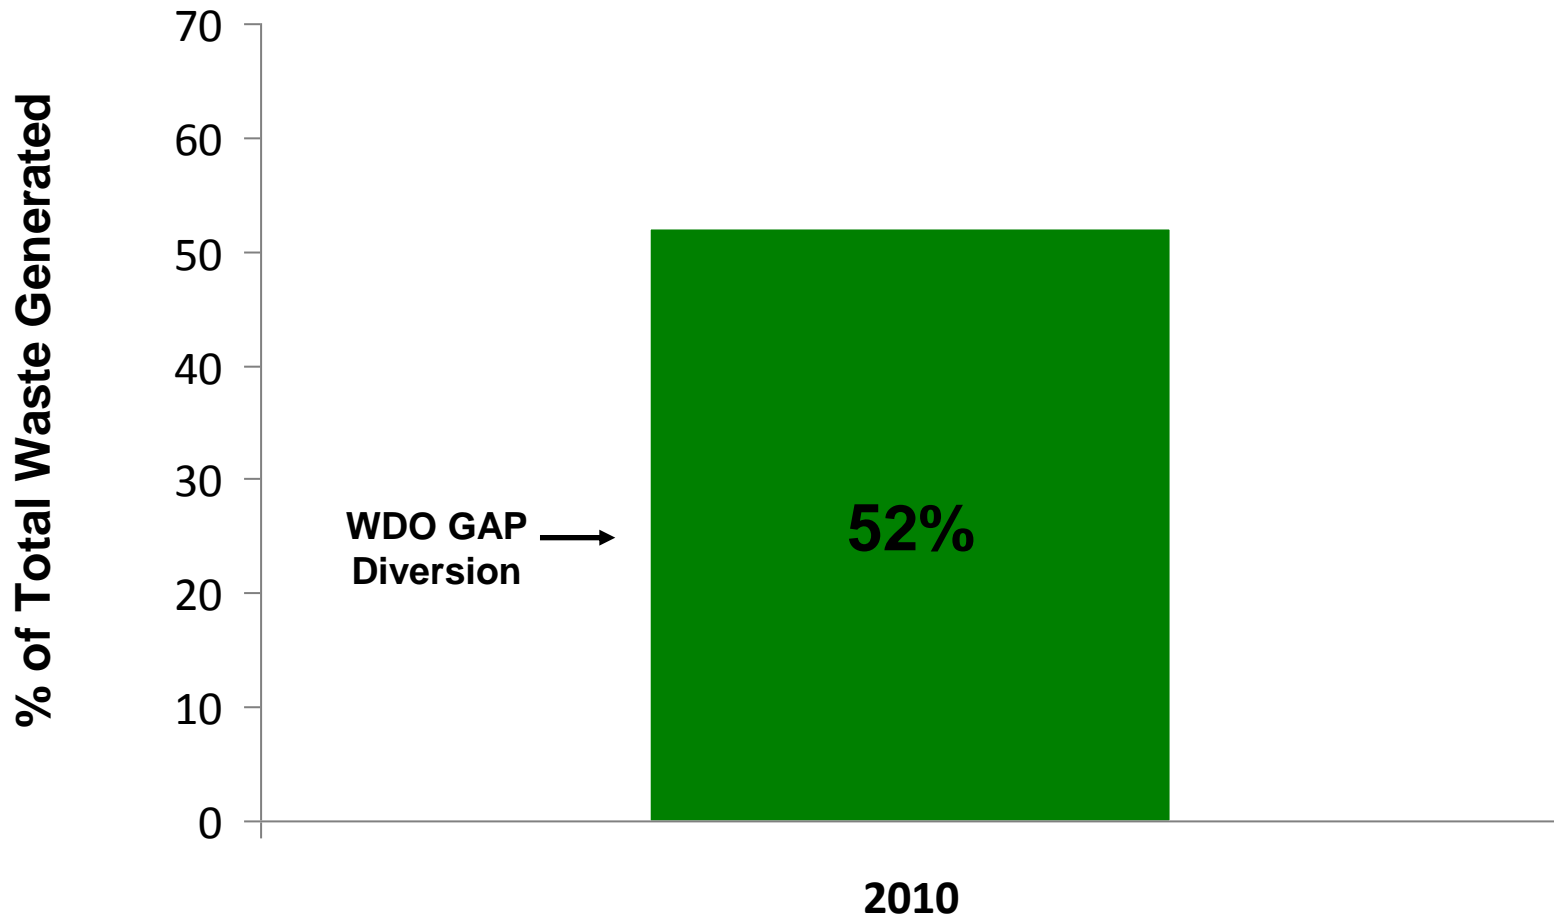

Region of Durham: 2010 WDO GAP Diversion Rate