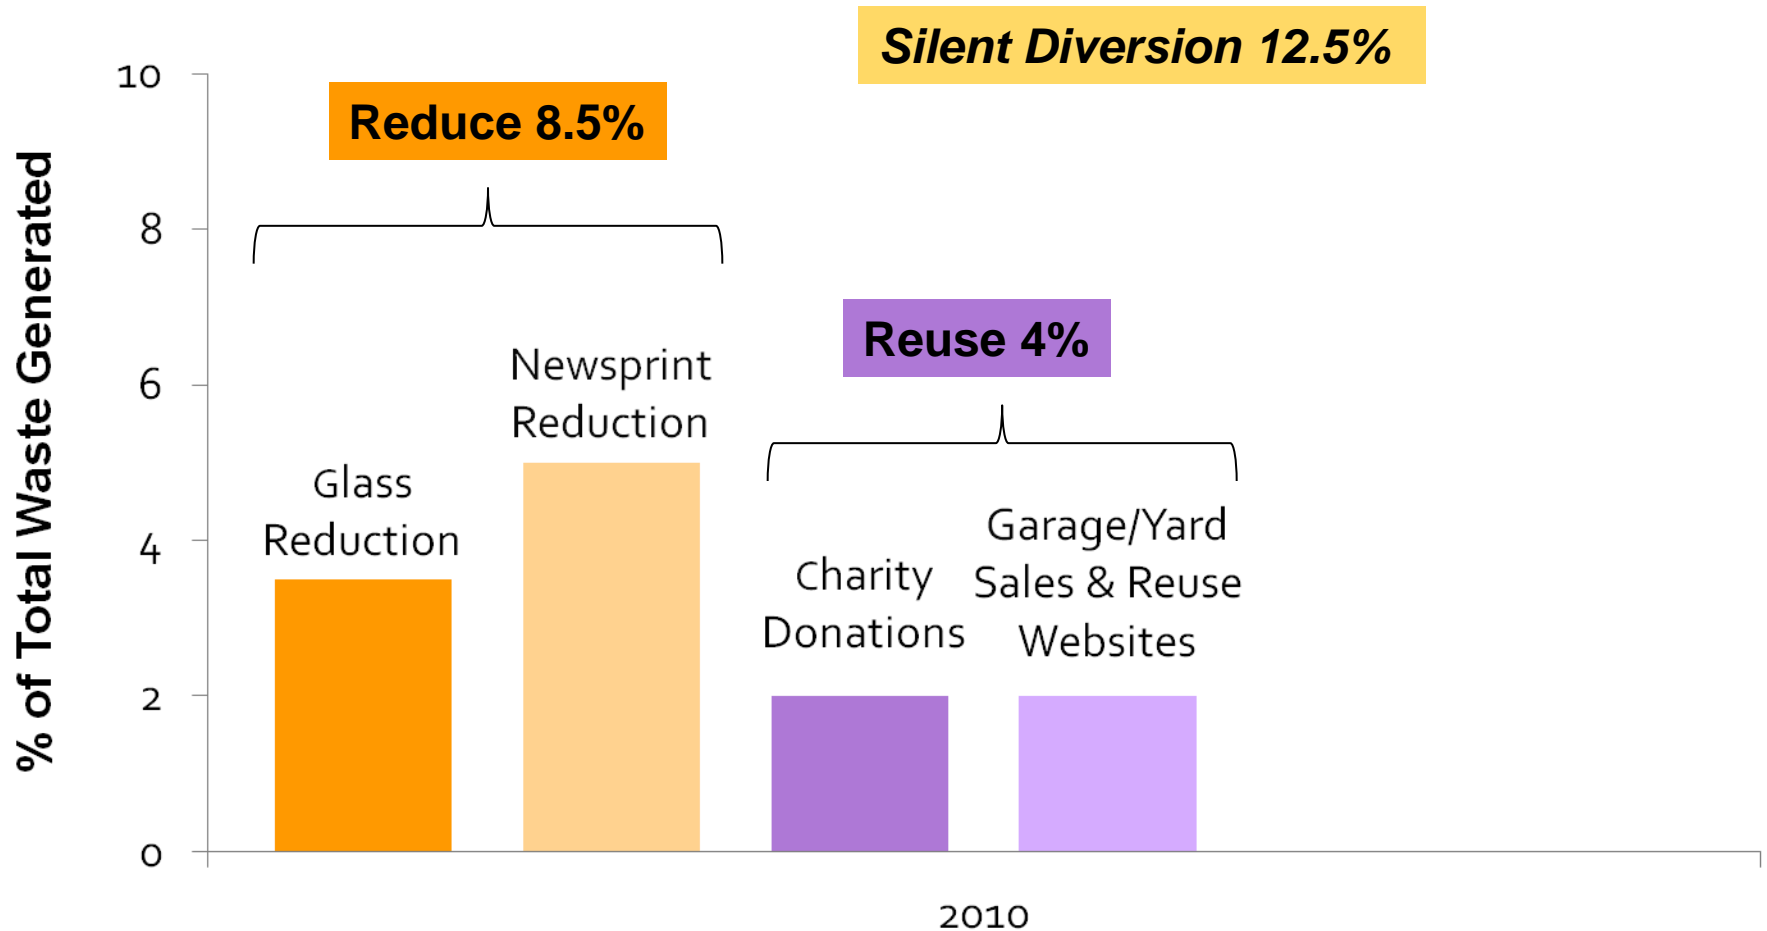

Red Door
FAMILY SHELTER

Reuse: Charity Donations

- The 4 major Not-for-Profit organizations in Durham Region diverted a total of 2686 tonnes (1%) in 2010:
 - Salvation Army - 243 tonnes
 - Habitat for Humanity - 390 tonnes
 - Goodwill - 790 tonnes
 - Canadian Diabetes Association (CDA) - 1,263 tonnes

Diversion impact = 2%

Reuse: Garage and Yard Sales

Diversion impact = 2%

Silent Waste Diversion

Solid Waste Management Hierarchy

Reduce

Reuse

Recycle/Compost