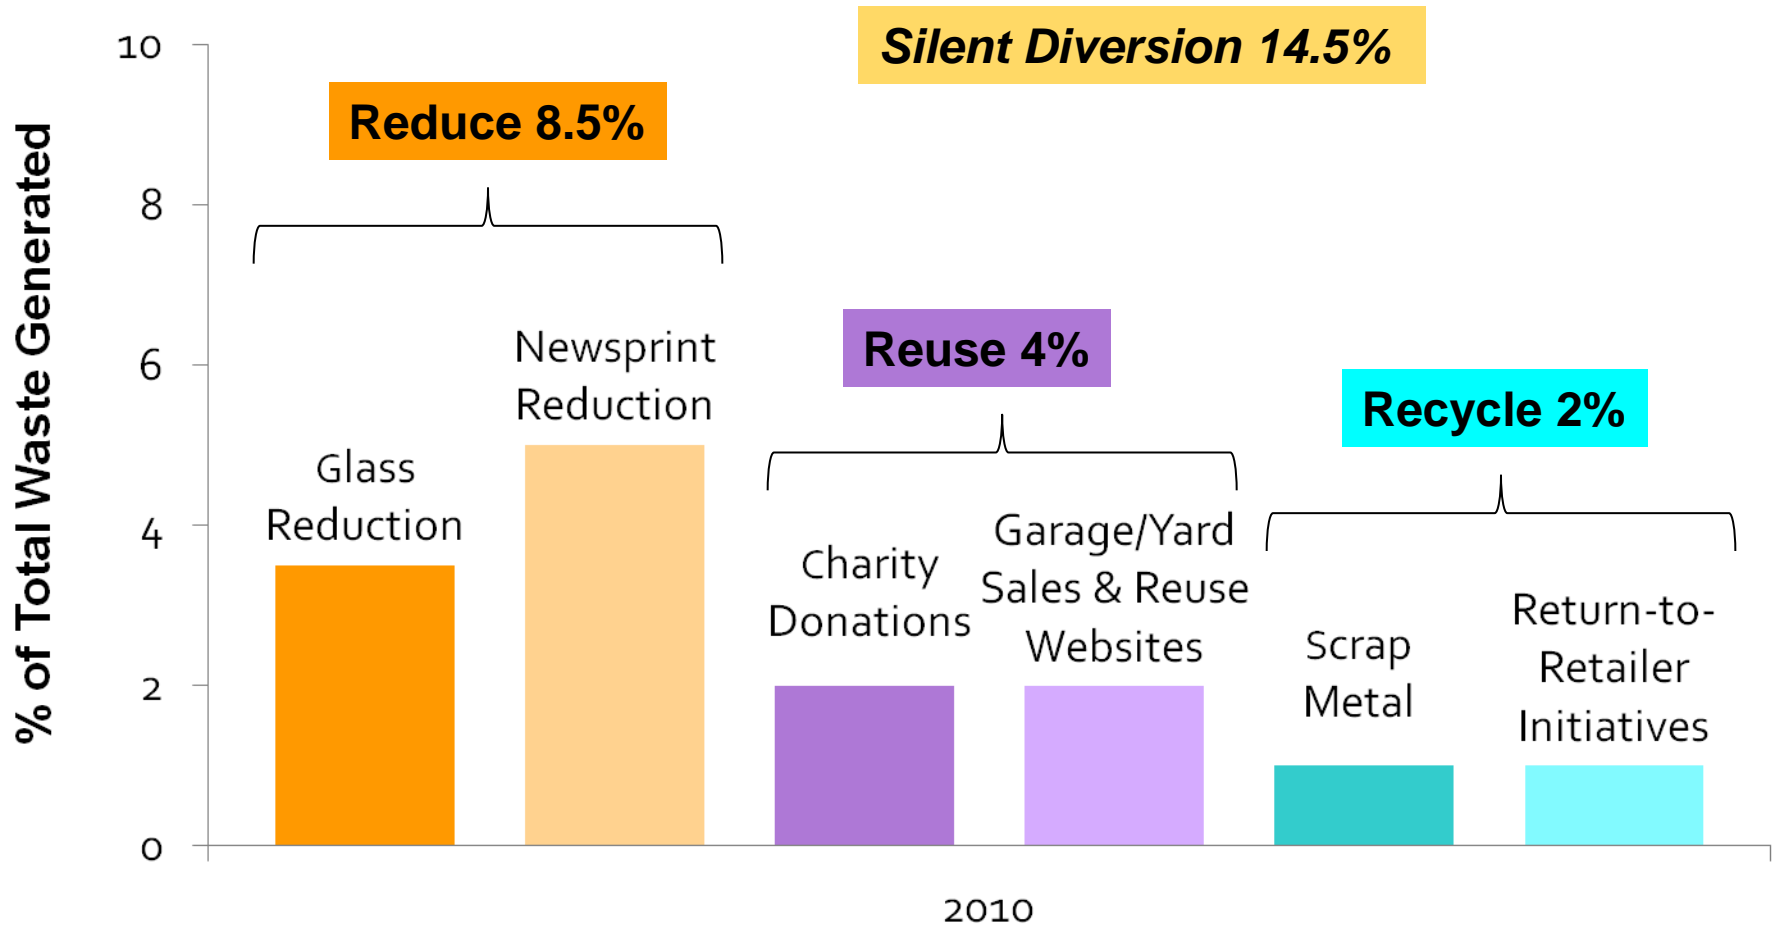

RESIDENTIAL & COMMERCIAL PICK UP

Scavenging

01/27/2012 10:01

Recycling: EPR Return-to-Retail Initiatives

- Household hazardous waste, electronics and tires

- Plastic shopping bags

- Plastic plant pots and trays

- Mattresses

- Pharmaceuticals

- Appliances

Diversion impact = 1%

Silent Waste Diversion

Region of Durham: Per Capita Generation Rates 1987 & 2010

Region of Durham: 2010 Actual Diversion Rate

Conclusion