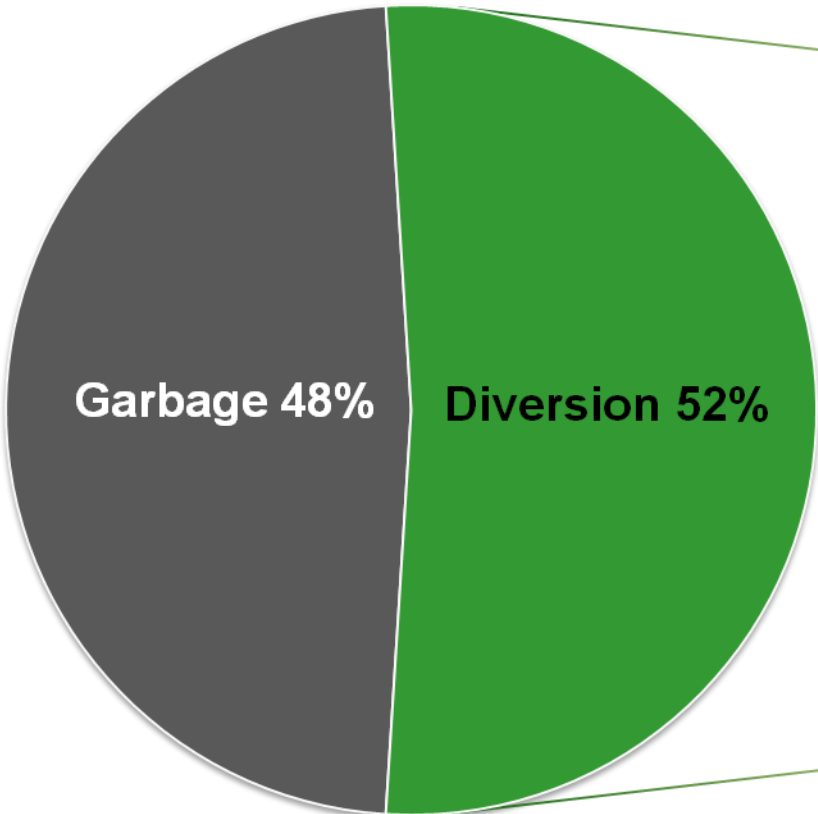

✖ 100%

All of The Above +

Region of Durham: 2010 WDO GAP Diversion Rate

Region of Durham: 2010 WDO GAP Diversion Rate

Region of Durham: Diversion Program Awards

Solid Waste Management Hierarchy

Solid Waste Management Hierarchy