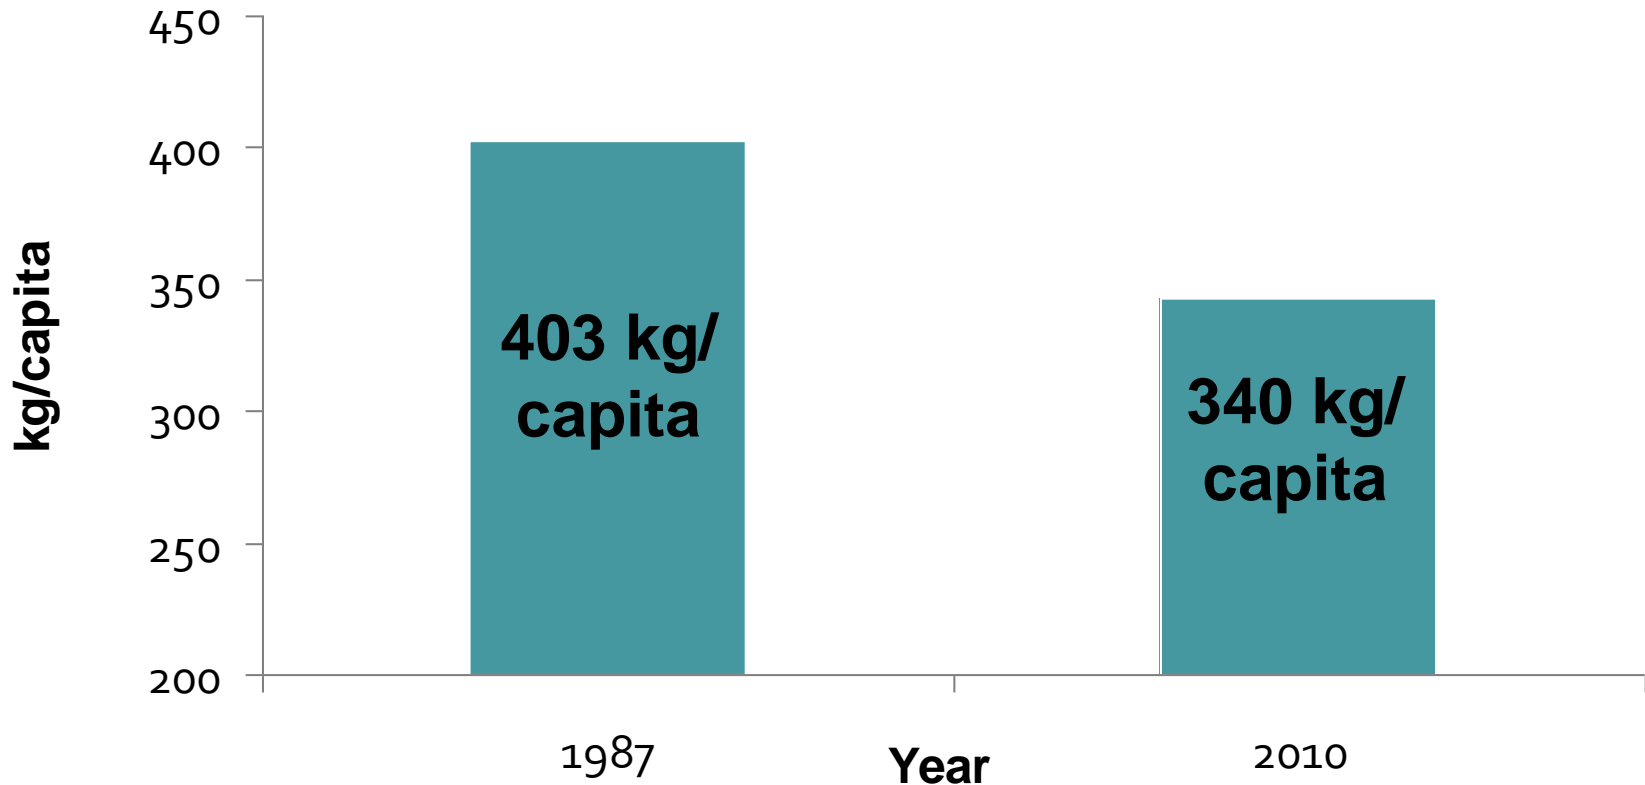

Region of Durham: Per Capita Generation Rates 1987 & 2010