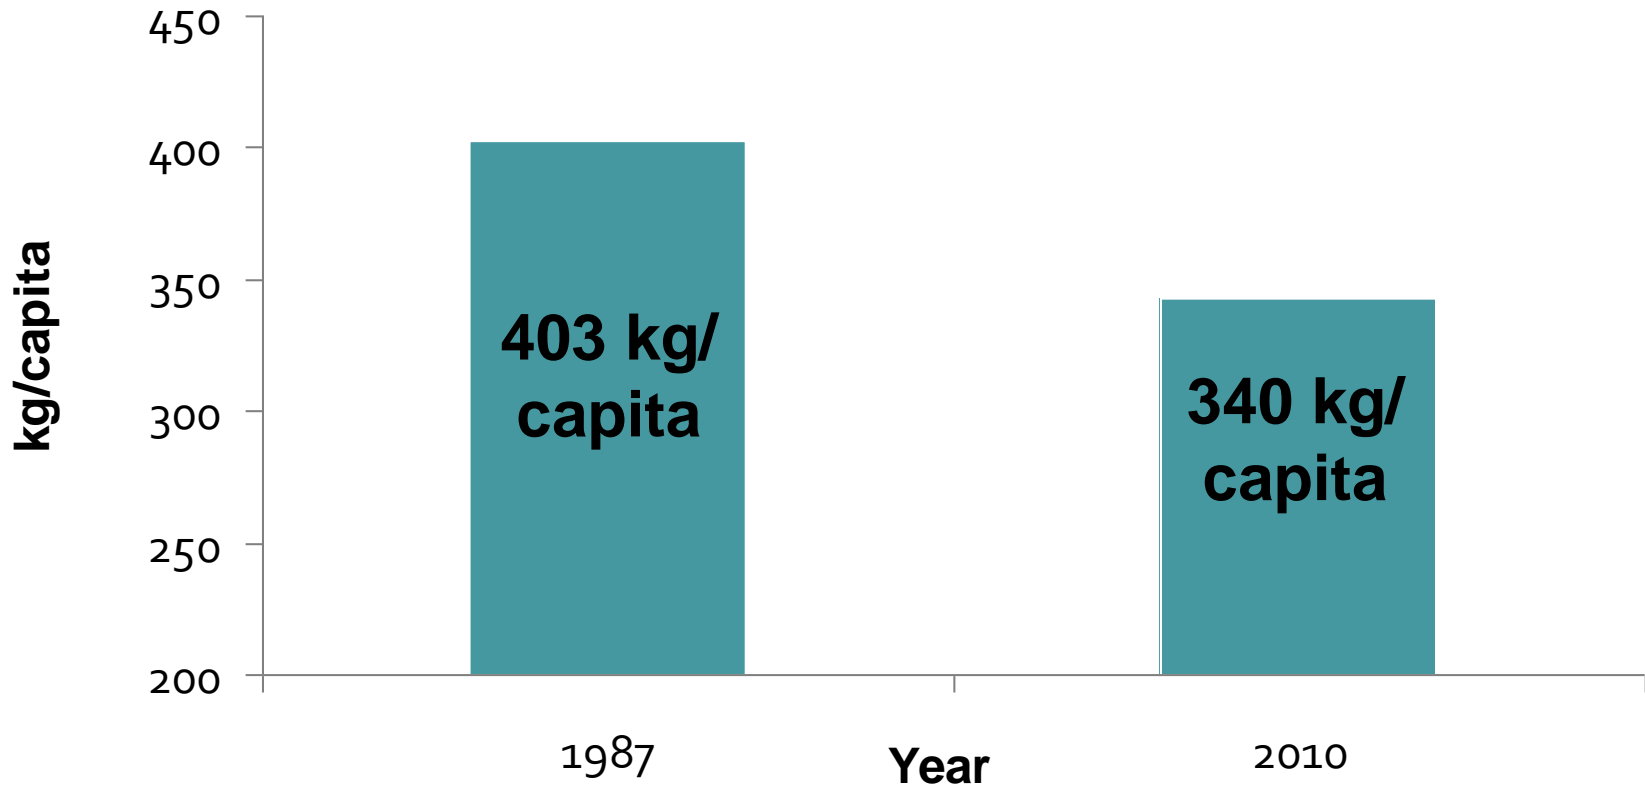

- Mattresses

- Pharmaceuticals

- Appliances

Diversion impact = 1%

Silent Waste Diversion

Region of Durham: Per Capita Generation Rates 1987 & 2010

Region of Durham: 2010 Actual Diversion Rate

Conclusion