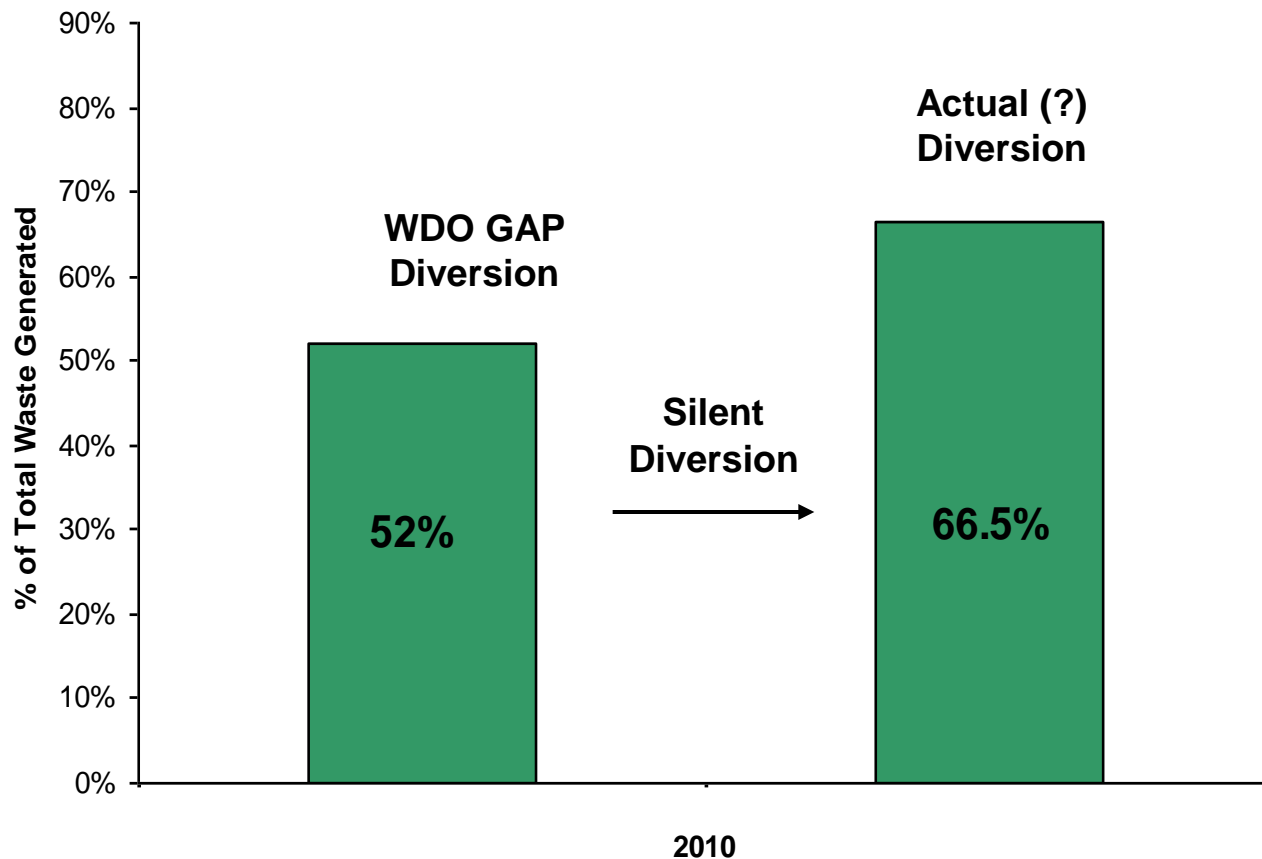

- Mattresses

- Pharmaceuticals

- Appliances

Diversion impact = 1%

Silent Waste Diversion

Region of Durham: Per Capita Generation Rates 1987 & 2010

Region of Durham: 2010 Actual Diversion Rate

Conclusion