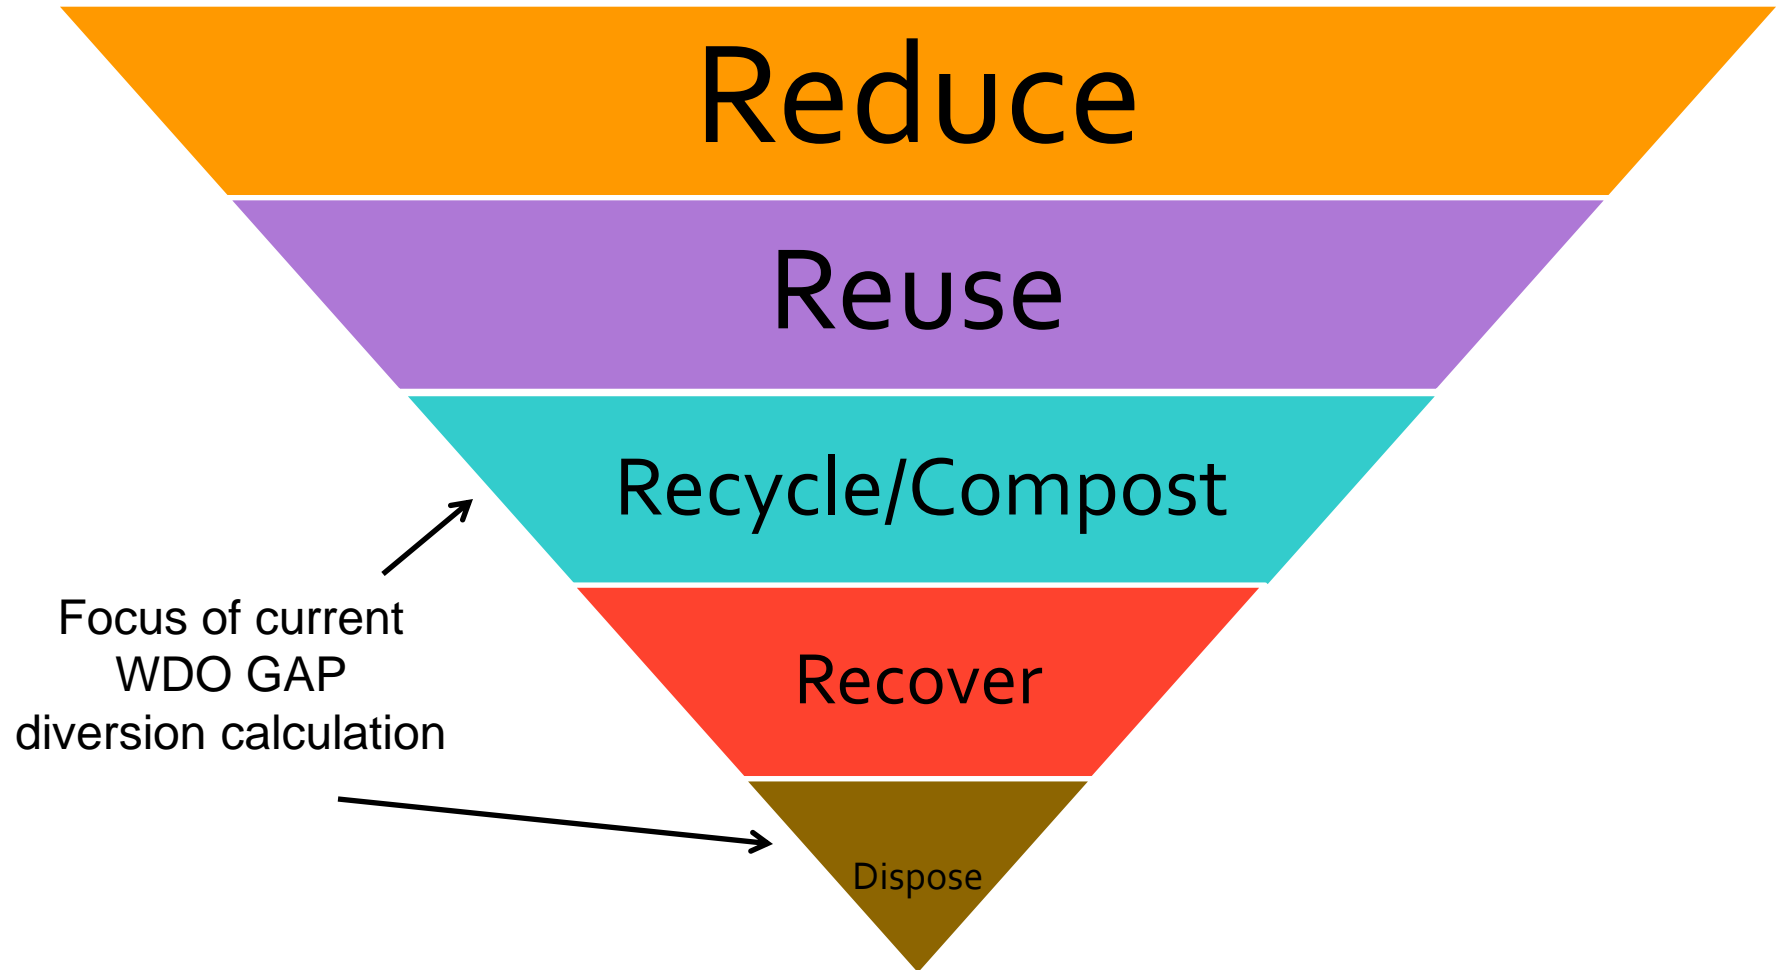

Region of Durham: Per Capita Generation Rates 1987 & 2010

Region of Durham: Current Waste Diversion Programs

Bi-Weekly Garbage Collection

Additional User-Pay Tags

Solid Waste Management Hierarchy

Current WDO GAP Diversion Calculation