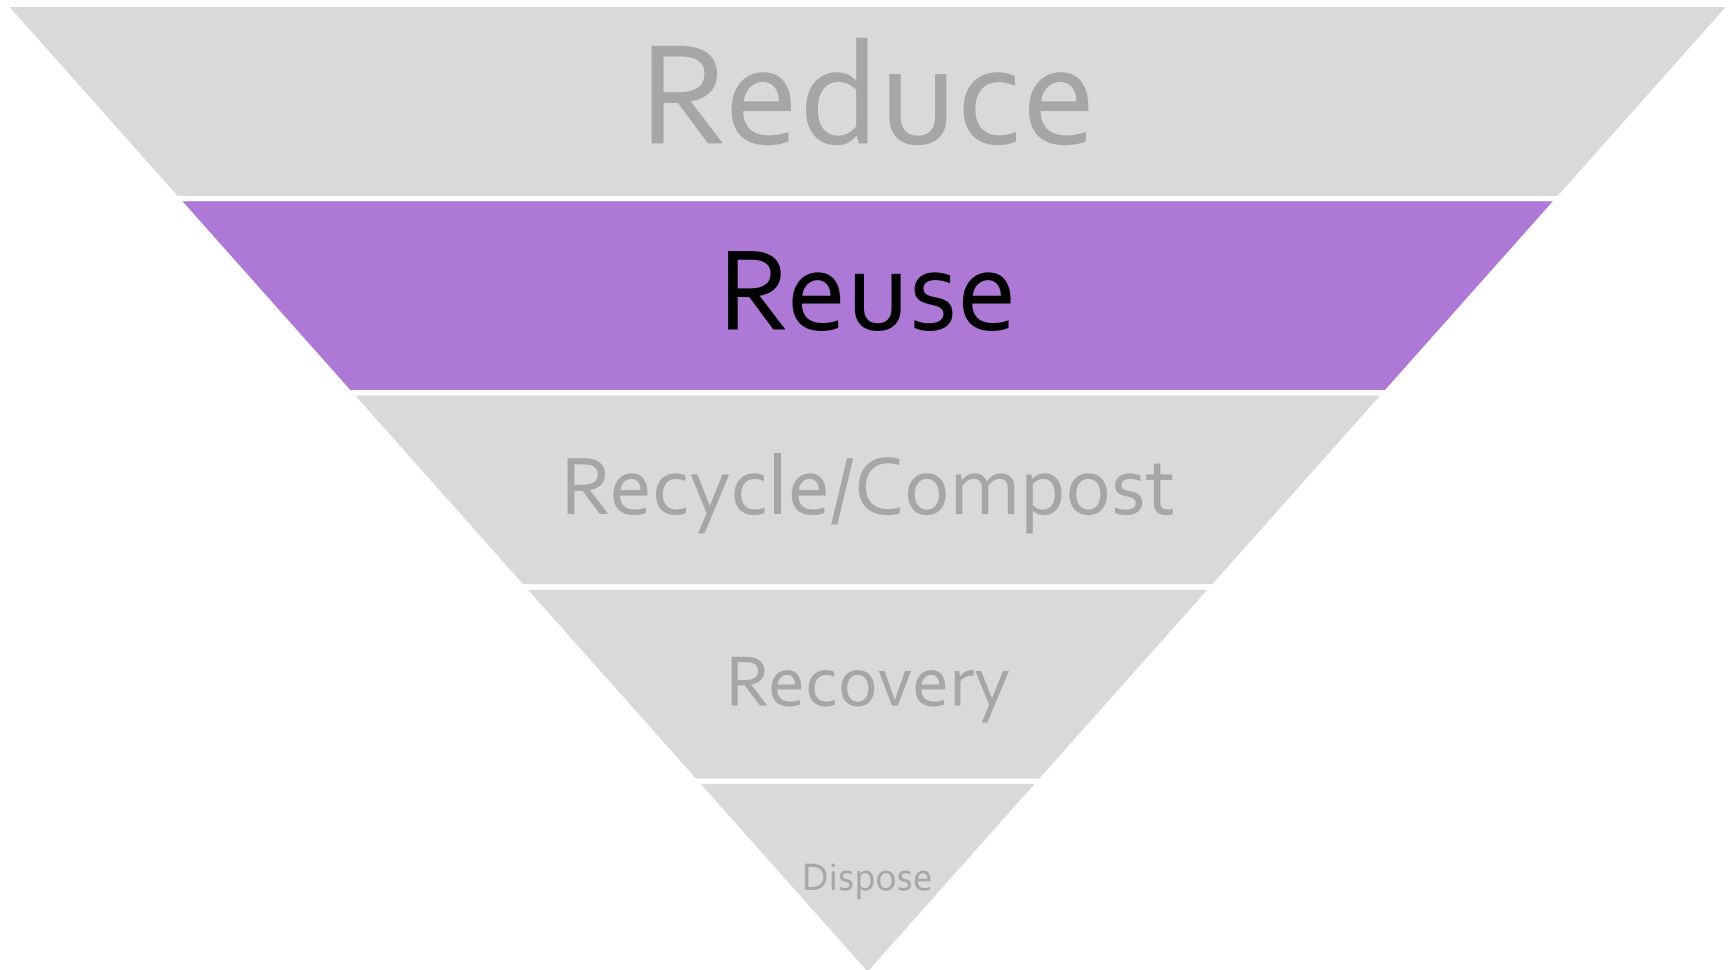

Solid Waste Management Hierarchy