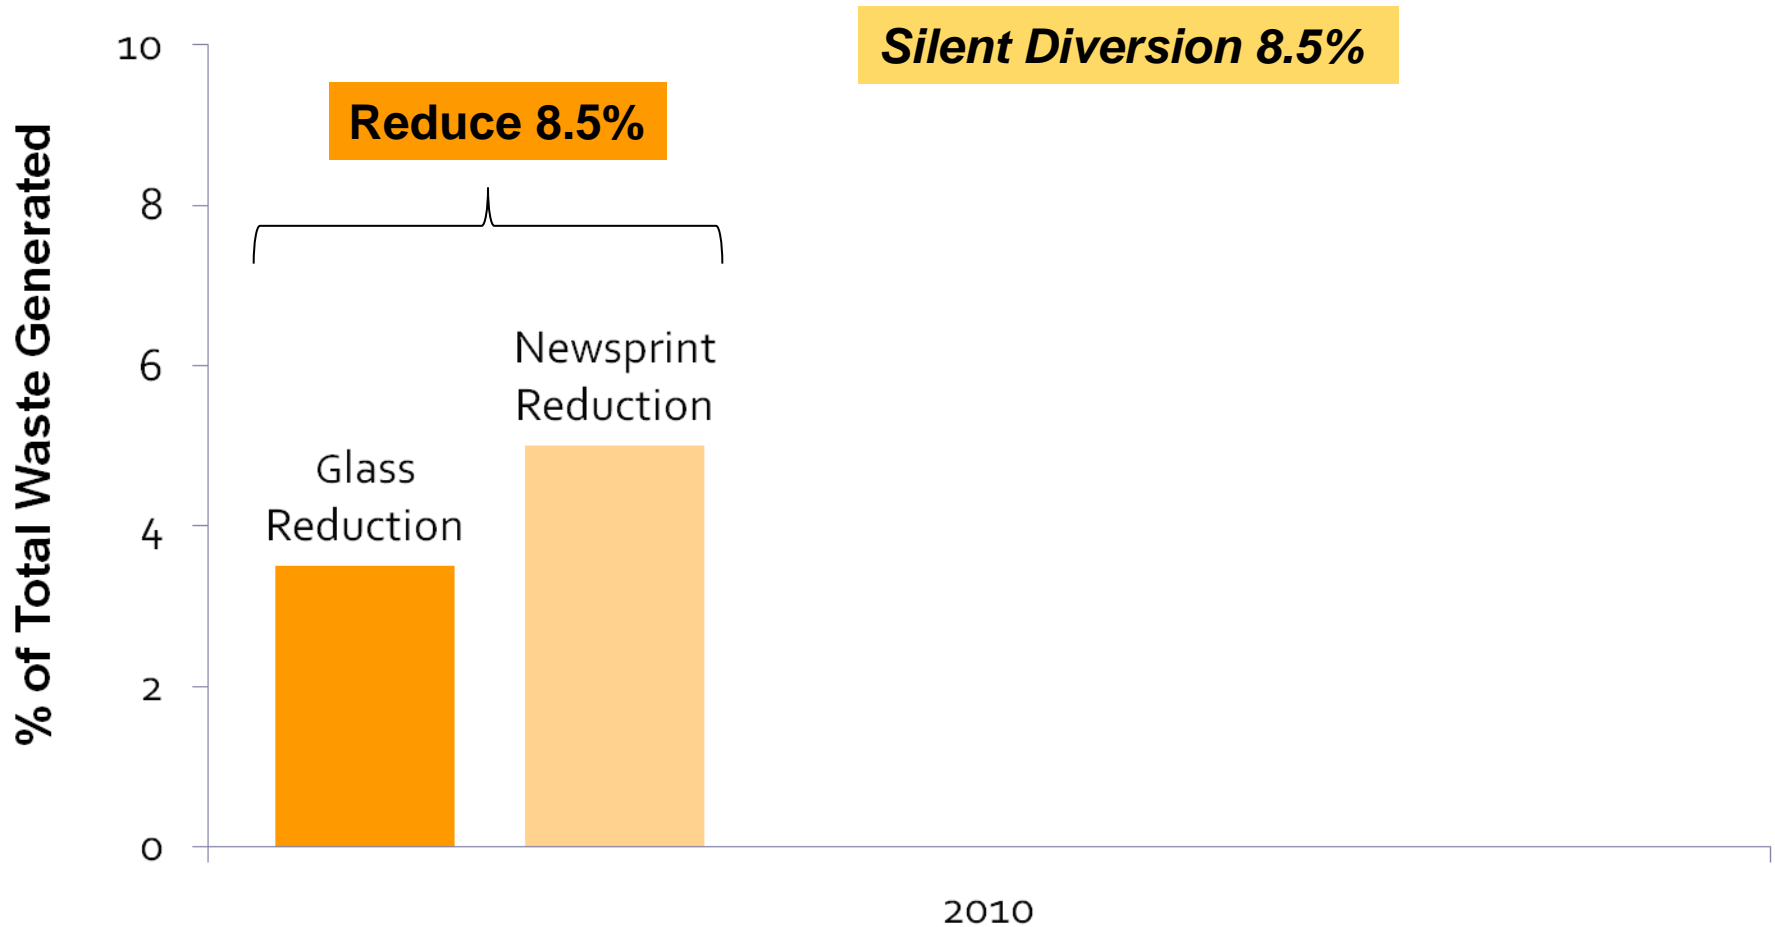

Silent Waste Diversion